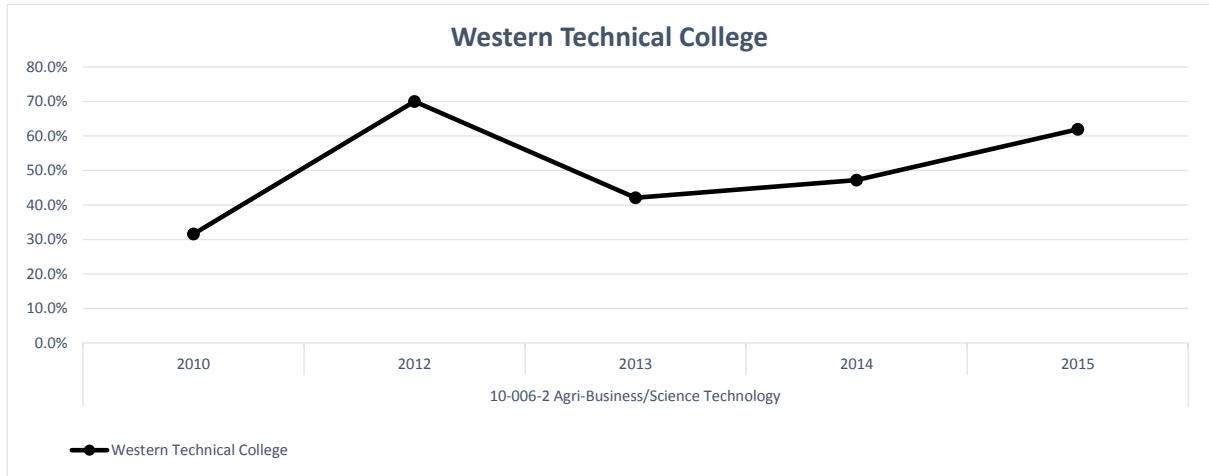

10-006-2 Agri-Business/Science Technology

F200 Second Year Retention

Data Definition: Percentage of First Time Program-declared Students who started the program in the previous year and are still enrolled or graduated from the program in either year. ☐

Cohort Start Term: Fall 2008   Fall 2009   Fall 2010   Fall 2011   Fall 2012   Fall 2013
Report Year: 2010   2011   2012   2013   2014   2015

Sum of % Meeting Definition	Column Labels						
Row Labels	2010	2011	2012	2013	2014	2015	College Avg
F200 Second Year Retention							
10-006-2 Agri-Business/Science Technology							
Western Technical College	31.6%		70.0%	42.1%	47.2%	61.9%	49.3%
Southwest Wisconsin Technical College	63.6%	61.9%	55.0%	61.9%	60.0%	89.3%	66.4%
Fox Valley Technical College	76.5%	69.7%	76.0%	82.1%	80.4%	78.4%	77.4%
College Avg	56.9%	66.7%	67.7%	59.8%	64.5%	77.9%	65.9%

Sum of Total in Denominator	Column Labels						
Row Labels	2010	2011	2012	2013	2014	2015	
F200 Second Year Retention							
10-006-2 Agri-Business/Science Technology							
Western Technical College	19		20	38	36	21	
Southwest Wisconsin Technical College	22	21	20	21	25	28	
Fox Valley Technical College	17	33	25	28	46	37	

Sum of Total in Numerator	Column Labels						
Row Labels	2010	2011	2012	2013	2014	2015	
F200 Second Year Retention							
10-006-2 Agri-Business/Science Technology							
Western Technical College	6		14	16	17	13	
Southwest Wisconsin Technical College	14	13	11	13	15	25	
Fox Valley Technical College	13	23	19	23	37	29