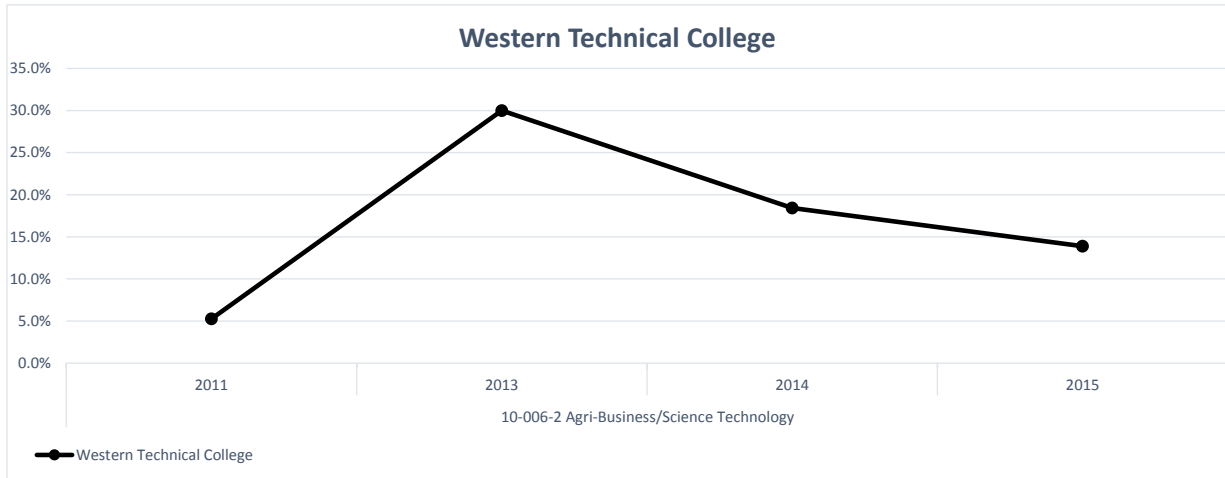

10-006-2 Agri-Business/Science Technology

F600 Third Year Graduation

Data Definition: Percent of First Time Program-declared Student graduating from the program within three years.

Cohort Start Term: Fall 2008   Fall 2009   Fall 2010   Fall 2011   Fall 2012
Report Year: 2011   2012   2013   2014   2015

Sum of % Meeting Definition	Column Labels					
Row Labels	2011	2012	2013	2014	2015	College Avg
F600 Third Year Graduation						
10-006-2 Agri-Business/Science Technology						
Western Technical College	5.3%		30.0%	18.4%	13.9%	16.8%
Southwest Wisconsin Technical College	36.4%	47.6%	40.0%	38.1%	28.0%	37.6%
Fox Valley Technical College	35.3%	36.4%	40.0%	35.7%	47.8%	40.3%
College Avg	25.9%	40.7%	36.9%	28.7%	31.8%	32.3%

Sum of Total in Denominator	Column Labels				
Row Labels	2011	2012	2013	2014	2015
F600 Third Year Graduation					
10-006-2 Agri-Business/Science Technology					
Western Technical College	19		20	38	36
Southwest Wisconsin Technical College	22	21	20	21	25
Fox Valley Technical College	17	33	25	28	46

Sum of Total in Numerator	Column Labels				
Row Labels	2011	2012	2013	2014	2015
F600 Third Year Graduation					
10-006-2 Agri-Business/Science Technology					
Western Technical College	1		6	7	5
Southwest Wisconsin Technical College	8	10	8	8	7
Fox Valley Technical College	6	12	10	10	22