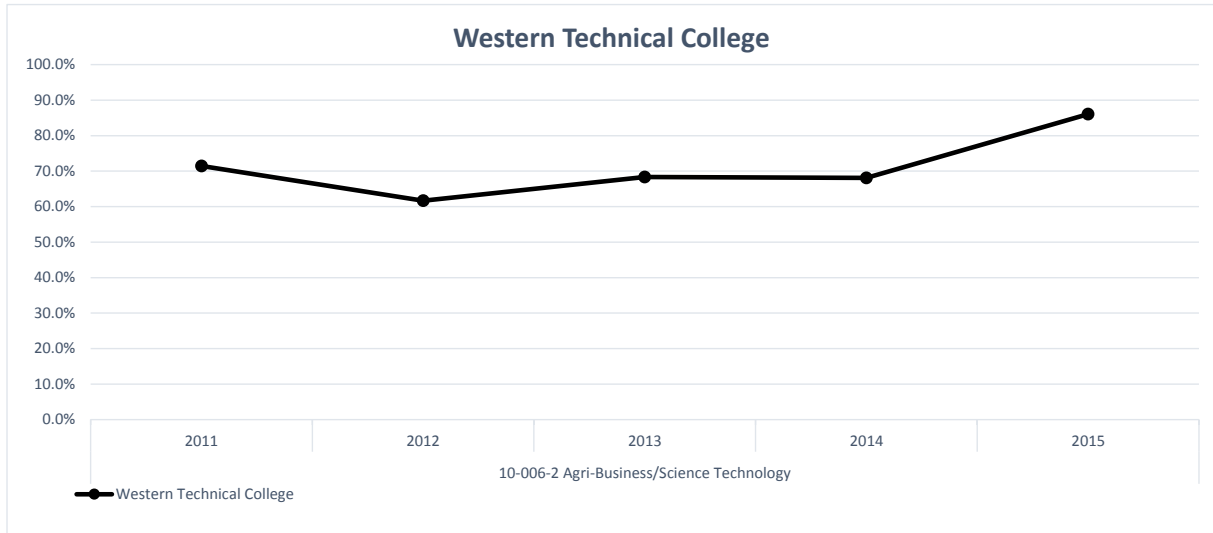

# 10-006-2 Agri-Business/Science Technology

## C200 Course Completion

**Data Definition: Percentage of students declared in a program who successfully completed at least 80% of the courses they took with a C or better.**

Sum of % Meeting Definition	Column Labels					
Row Labels	2011	2012	2013	2014	2015	College Avg
<b>C200 Course Completion</b>						
<b>10-006-2 Agri-Business/Science Technology</b>						
Western Technical College	71.4%	61.7%	68.3%	68.1%	86.0%	70.2%
Southwest Wisconsin Technical College	78.6%	75.6%	66.7%	77.3%	81.9%	76.8%
Fox Valley Technical College	74.5%	64.3%	86.1%	85.5%	88.2%	81.0%
<b>College Avg</b>	<b>74.8%</b>	<b>66.2%</b>	<b>75.3%</b>	<b>78.4%</b>	<b>85.3%</b>	<b>76.5%</b>

Sum of Total in Denominator	Column Labels				
Row Labels	2011	2012	2013	2014	2015
<b>C200 Course Completion</b>					
<b>10-006-2 Agri-Business/Science Technology</b>					
Western Technical College	42	60	60	47	43
Southwest Wisconsin Technical College	42	41	42	44	72
Fox Valley Technical College	51	56	72	76	76