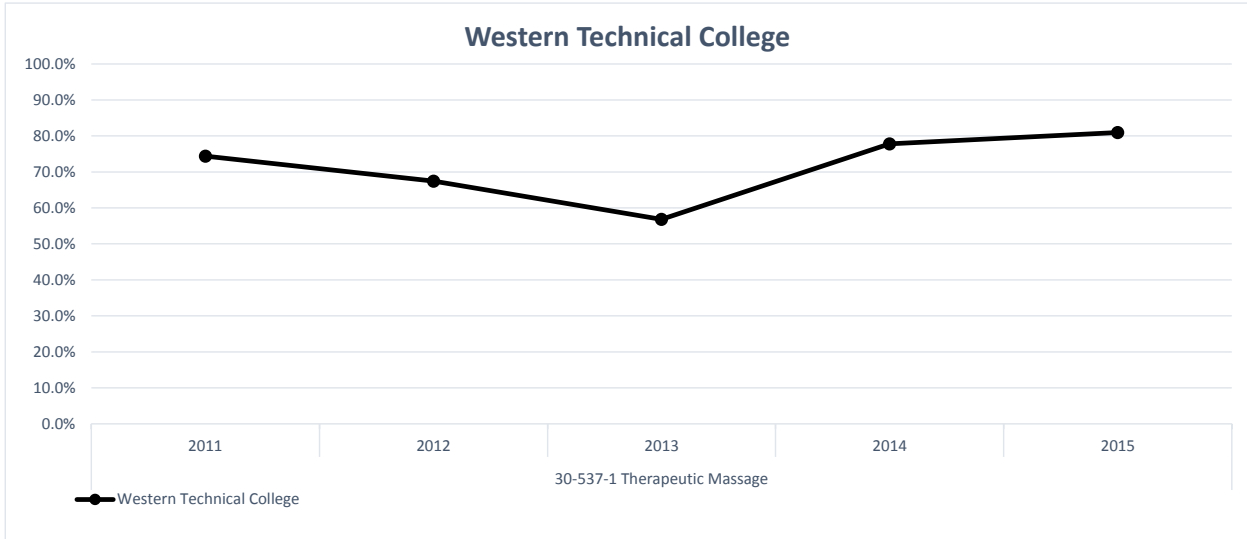

# 30-537-1 Therapeutic Massage

## C200 Course Completion

**Data Definition:** Percentage of students declared in a program who successfully completed at least 80% of the courses they took with a C or better.

Sum of % Meeting Definition Row Labels	Column Labels					
	2011	2012	2013	2014	2015	College Avg
<b>C200 Course Completion</b>						
<b>30-537-1 Therapeutic Massage</b>						
Western Technical College	74.4%	67.4%	56.8%	77.8%	81.0%	69.7%
Madison Area Technical College	81.0%	90.5%	85.7%	88.9%	80.0%	85.0%
Wisconsin Indianhead Technical College	100.0%	96.4%	90.0%	66.7%		92.7%
<b>College Avg</b>	<b>83.8%</b>	<b>84.3%</b>	<b>75.8%</b>	<b>82.8%</b>	<b>80.2%</b>	<b>81.6%</b>