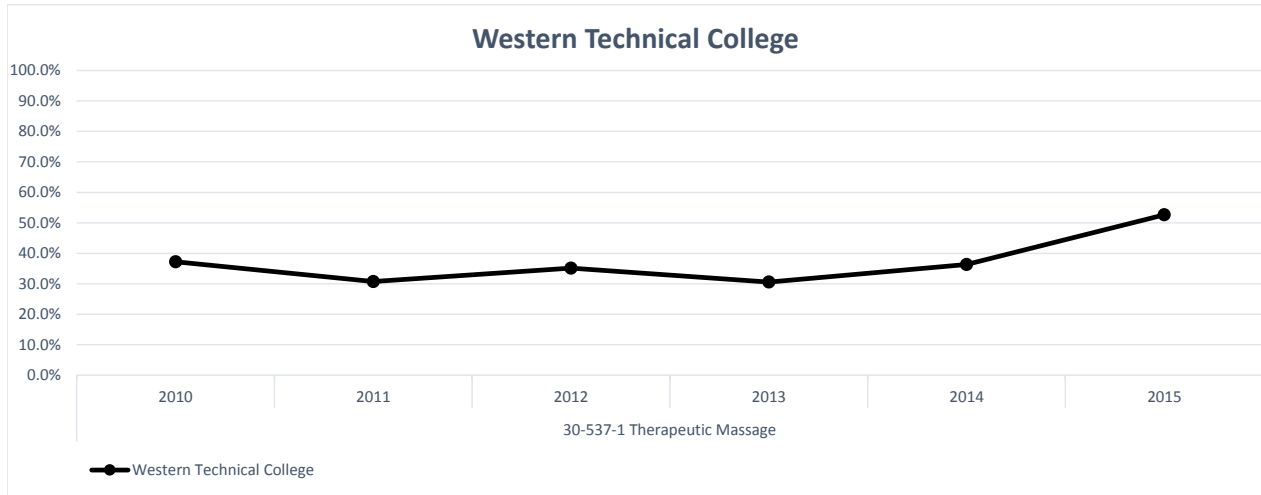

30-537-1 Therapeutic Massage

F651 One Year Graduation

Data Definition: Percent of First Time Program Student graduating from the program in one year.

Cohort Start Term: Fall 2009   Fall 2010   Fall 2011   Fall 2012   Fall 2013   Fall 2014
Report Year: 2010   2011   2012   2013   2014   2015

Sum of % Meeting Definition	Column Labels						
Row Labels	2010	2011	2012	2013	2014	2015	College Avg
F651 One Year Graduation							
30-537-1 Therapeutic Massage							
Western Technical College	37.2%	30.8%	35.1%	30.6%	36.4%	52.6%	35.7%
Madison Area Technical College	22.2%	12.5%	16.7%	21.1%	35.5%	18.5%	20.8%
Wisconsin Indianhead Technical College	90.9%	100.0%	89.3%	89.5%	72.7%		91.3%
College Avg	51.3%	48.6%	43.6%	38.7%	42.2%	27.4%	43.6%

Sum of Total in Denominator	Column Labels					
Row Labels	2010	2011	2012	2013	2014	2015
F651 One Year Graduation						
30-537-1 Therapeutic Massage						
Western Technical College	43	39	37	36	22	19
Madison Area Technical College	54	32	36	38	31	54
Wisconsin Indianhead Technical College	55	36	28	19	11	

Sum of Total in Numerator	Column Labels					
Row Labels	2010	2011	2012	2013	2014	2015
F651 One Year Graduation						
30-537-1 Therapeutic Massage						
Western Technical College	16	12	13	11	8	10
Madison Area Technical College	12	4	6	8	11	10
Wisconsin Indianhead Technical College	50	36	25	17	8