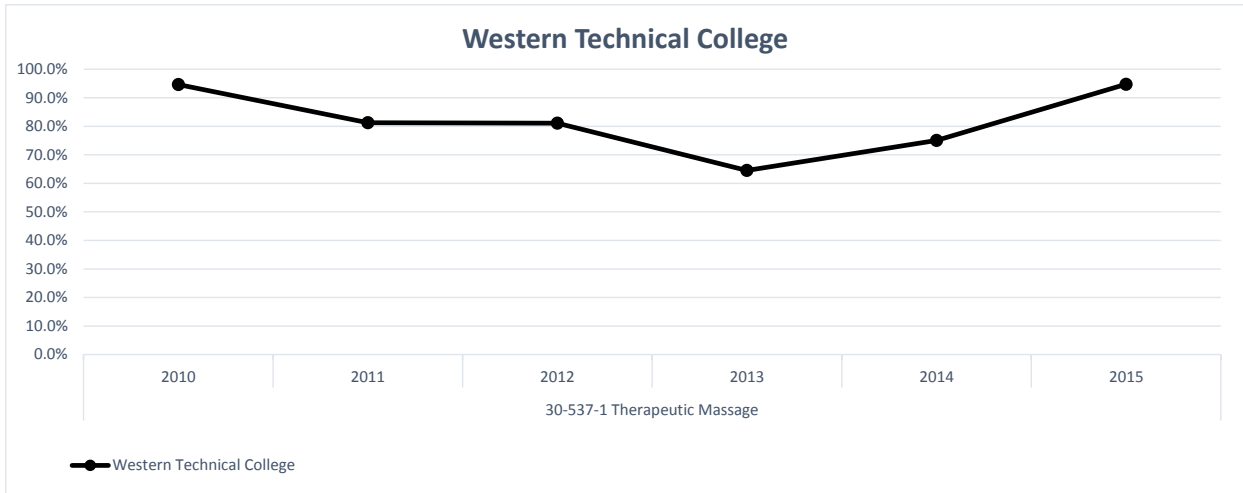

30-537-1 Therapeutic Massage

F251 Fall to Spring Retention

Data Definition: Percentage of First Time Program-declared Students who started in the fall semester and are still enrolled or graduated from the program the second semester. ☒

Cohort Start Term: Fall 2009   Fall 2010   Fall 2011   Fall 2012   Fall 2013   Fall 2014
Report Year: 2010   2011   2012   2013   2014   2015

Sum of % Meeting Definition	Column Labels						
Row Labels	2010	2011	2012	2013	2014	2015	College Avg
F251 Fall to Spring Retention							
30-537-1 Therapeutic Massage							
Western Technical College	94.6%	81.3%	81.1%	64.5%	75.0%	94.7%	81.8%
Madison Area Technical College	86.5%	93.5%	75.9%	79.5%	66.7%	74.4%	79.3%
Wisconsin Indianhead Technical College	96.4%	100.0%	100.0%	94.1%	81.8%		96.6%
College Avg	93.1%	91.9%	85.1%	77.0%	71.9%	81.0%	85.0%

Sum of Total in Denominator	Column Labels					
Row Labels	2010	2011	2012	2013	2014	2015
F251 Fall to Spring Retention						
30-537-1 Therapeutic Massage						
Western Technical College	37	32	37	31	20	19
Madison Area Technical College	37	31	29	39	33	39
Wisconsin Indianhead Technical College	56	36	28	17	11	

Sum of Total in Numerator	Column Labels					
Row Labels	2010	2011	2012	2013	2014	2015
F251 Fall to Spring Retention						
30-537-1 Therapeutic Massage						
Western Technical College	35	26	30	20	15	18
Madison Area Technical College	32	29	22	31	22	29
Wisconsin Indianhead Technical College	54	36	28	16	9