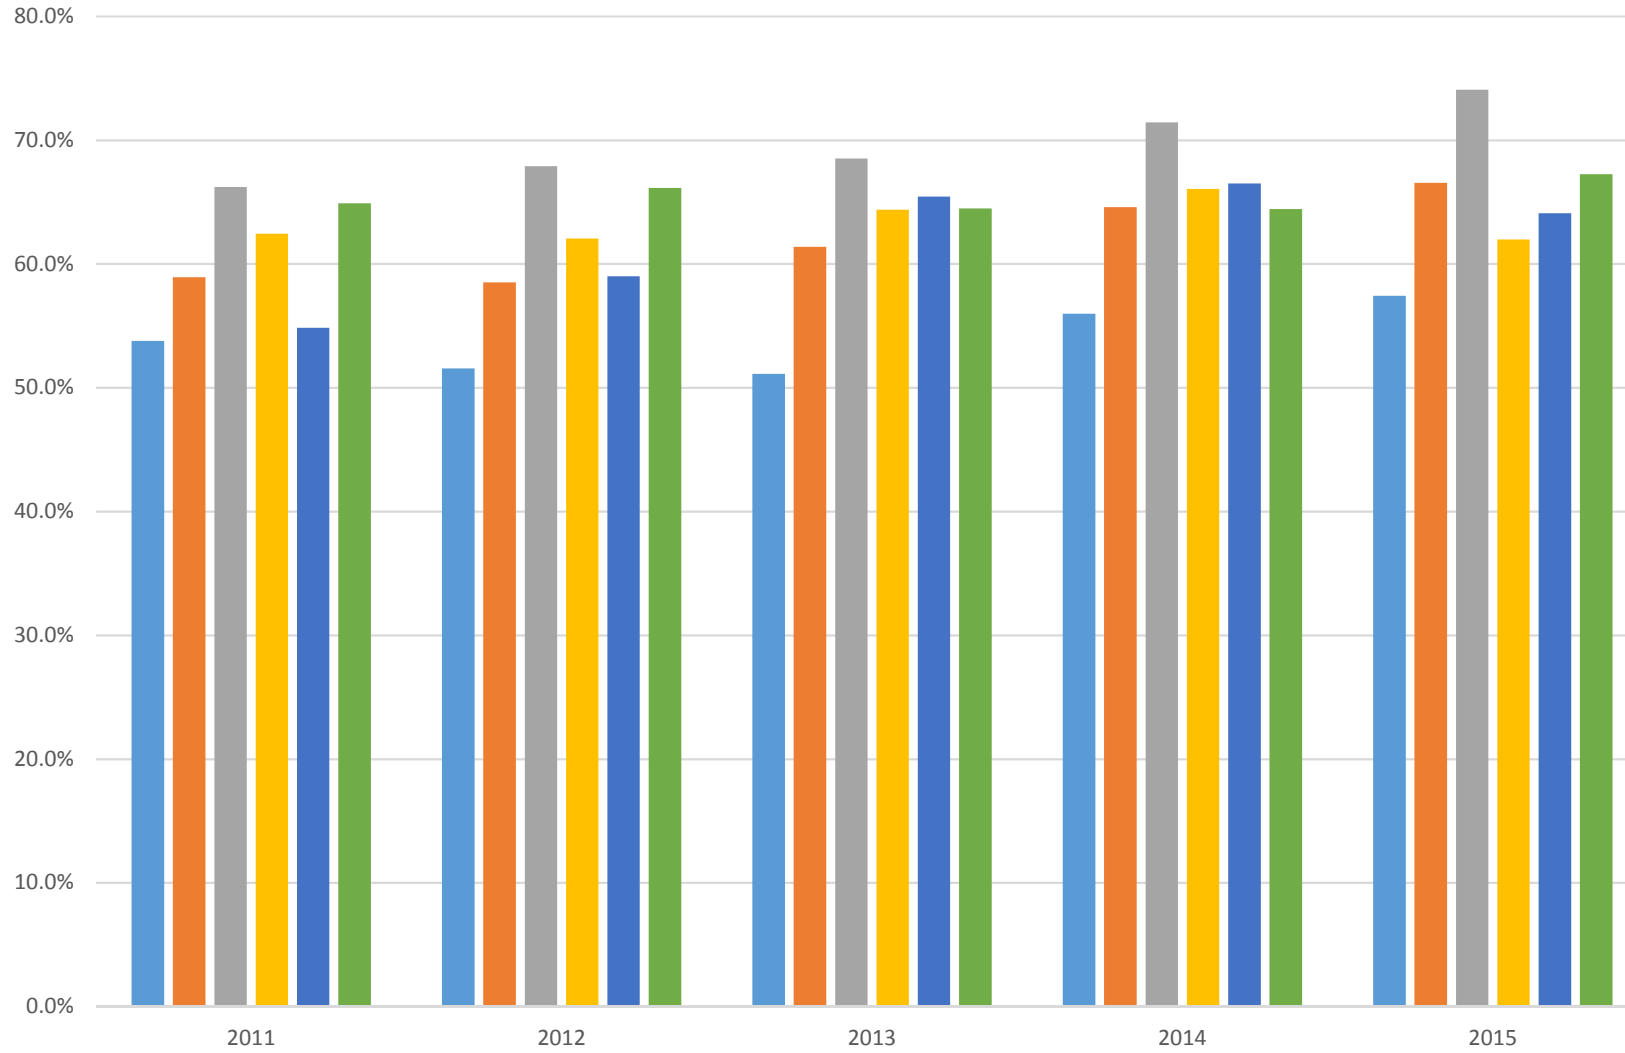

CG01 AAS Course Completion Rate for all

Western CVTC MPTC NTC NWTC LTC

Student Count

2011
4,177

2012
4,095

2013
3,881

2014
3,544

2014
3,424