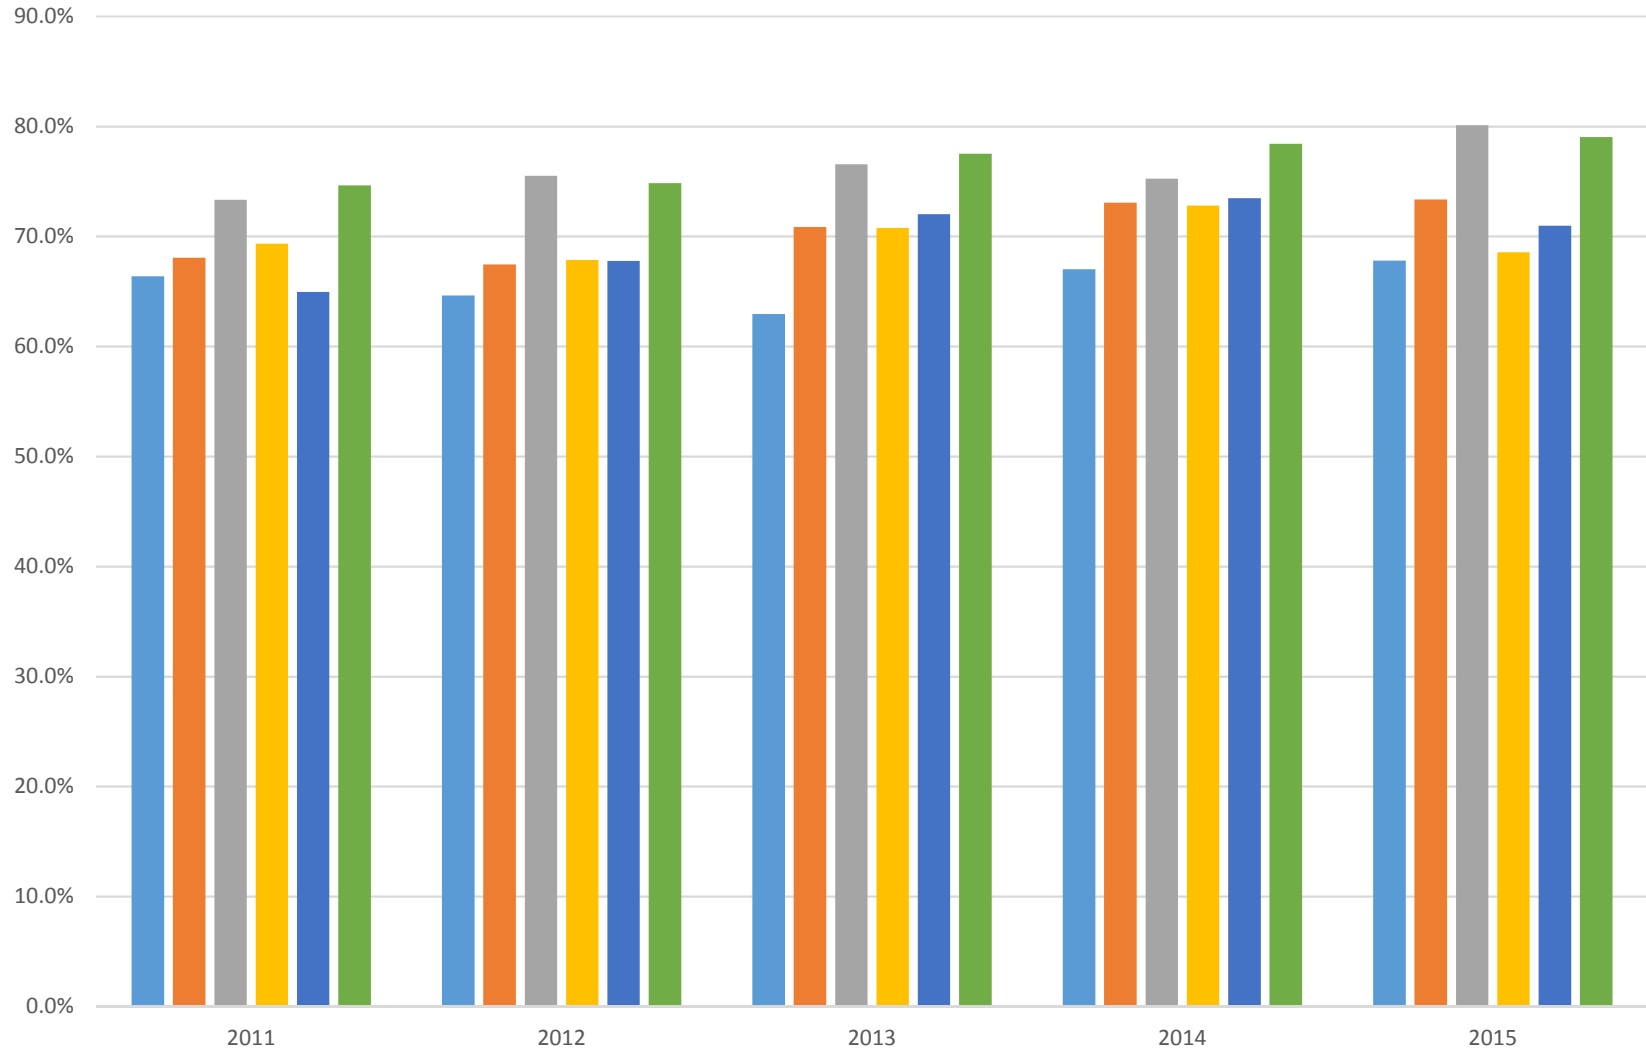

CG06 AAS Course Completion / social-behavioral

Western CVTC MPTC NTC NWTC LTC

Student Count

2011
3,024

2012
2,946

2013
2,792

2014
2,508

2014
2,350