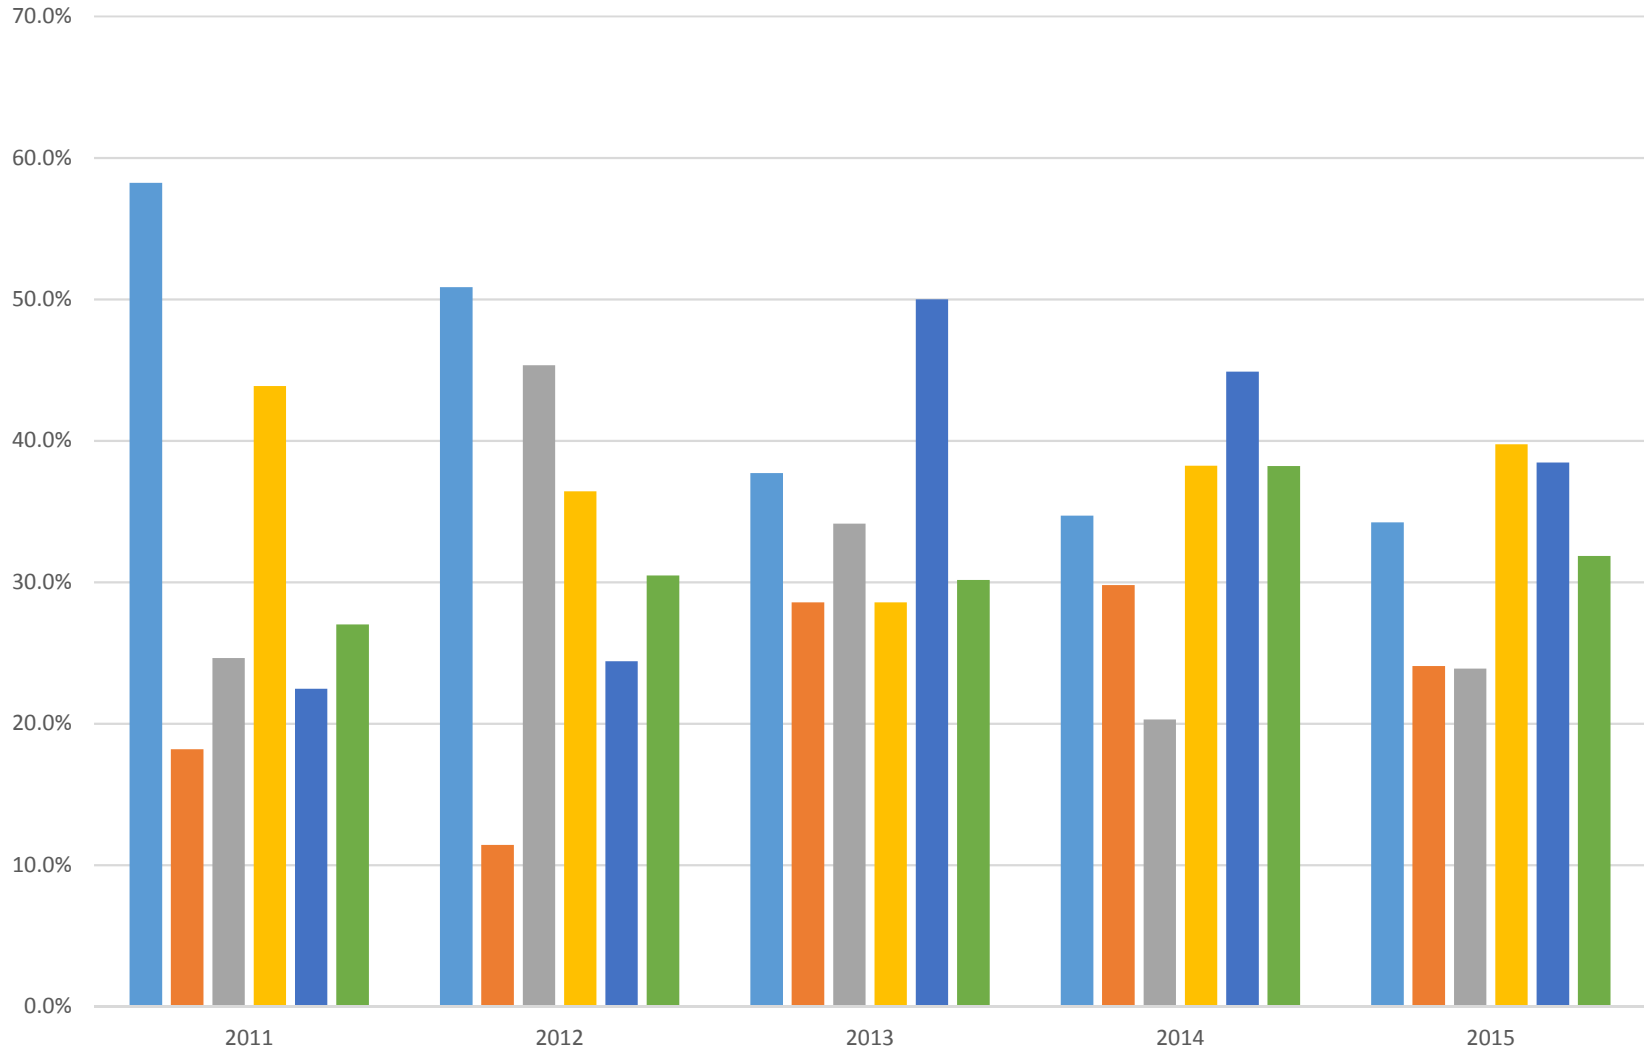

G07 Grant Funded Basic Skills NRS Level 2 Gains (BS)

Western CVTC MPTC NTC NWTC LTC

Student Count **2011** **2012** **2013** **2014** **2014**
 170 173 175 147 111