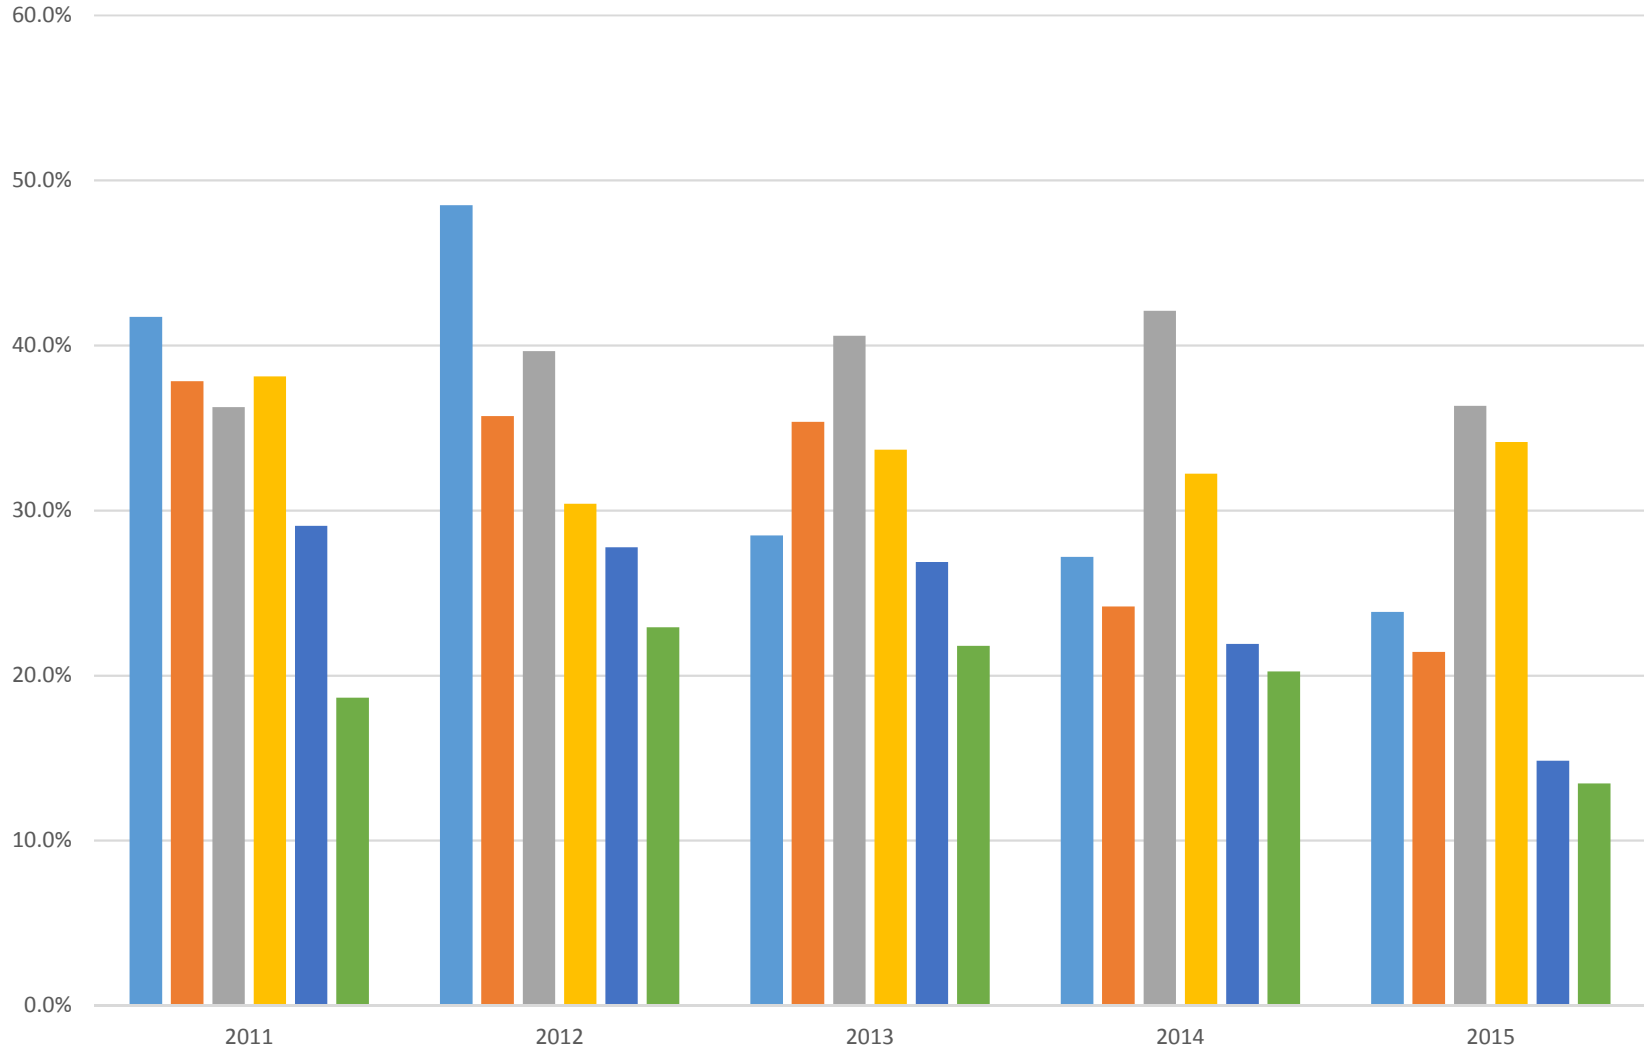

G10 Grant Funded Basic Skills NRS Level 5 Gains (ASE)

Western CVTC MPTC NTC NWTC LTC

Student Count 2011 369 2012 367 2013 351 2014 298 2014 218