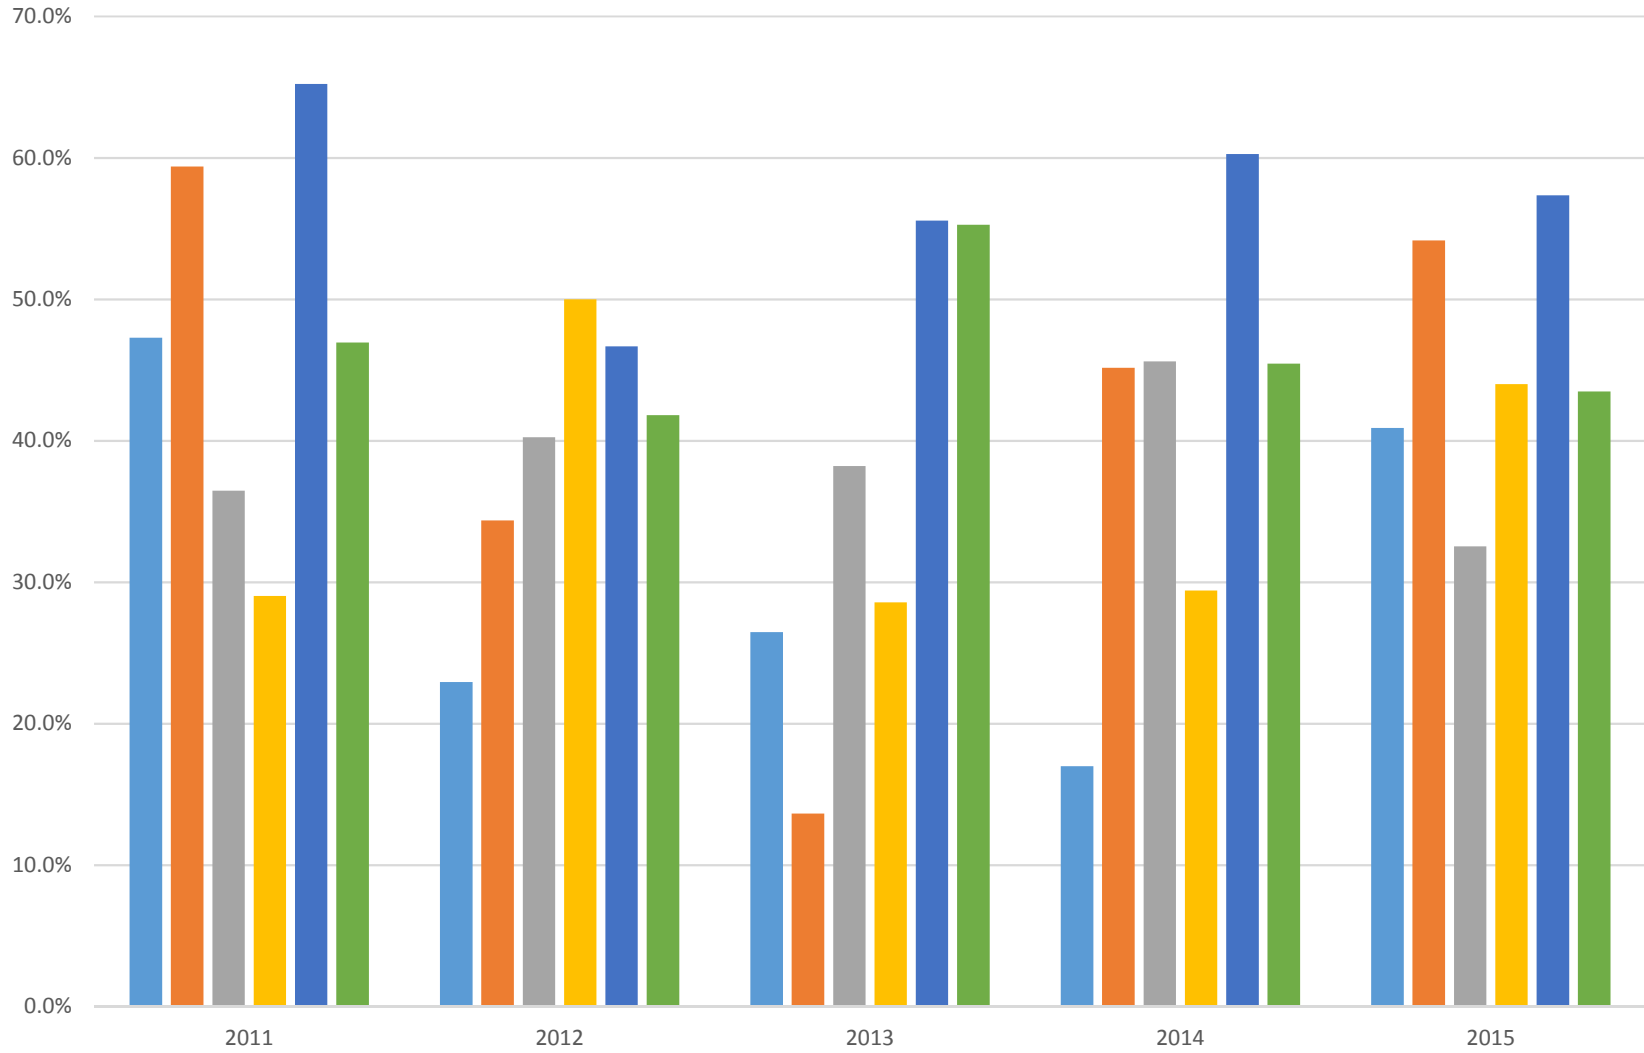

G15 Grant Funded ELL NRS Level 2 Gains

Western CVTC MPTC NTC NWTC LTC

Student Count

2011
55

2012
61

2013
68

2014
53

2014
44