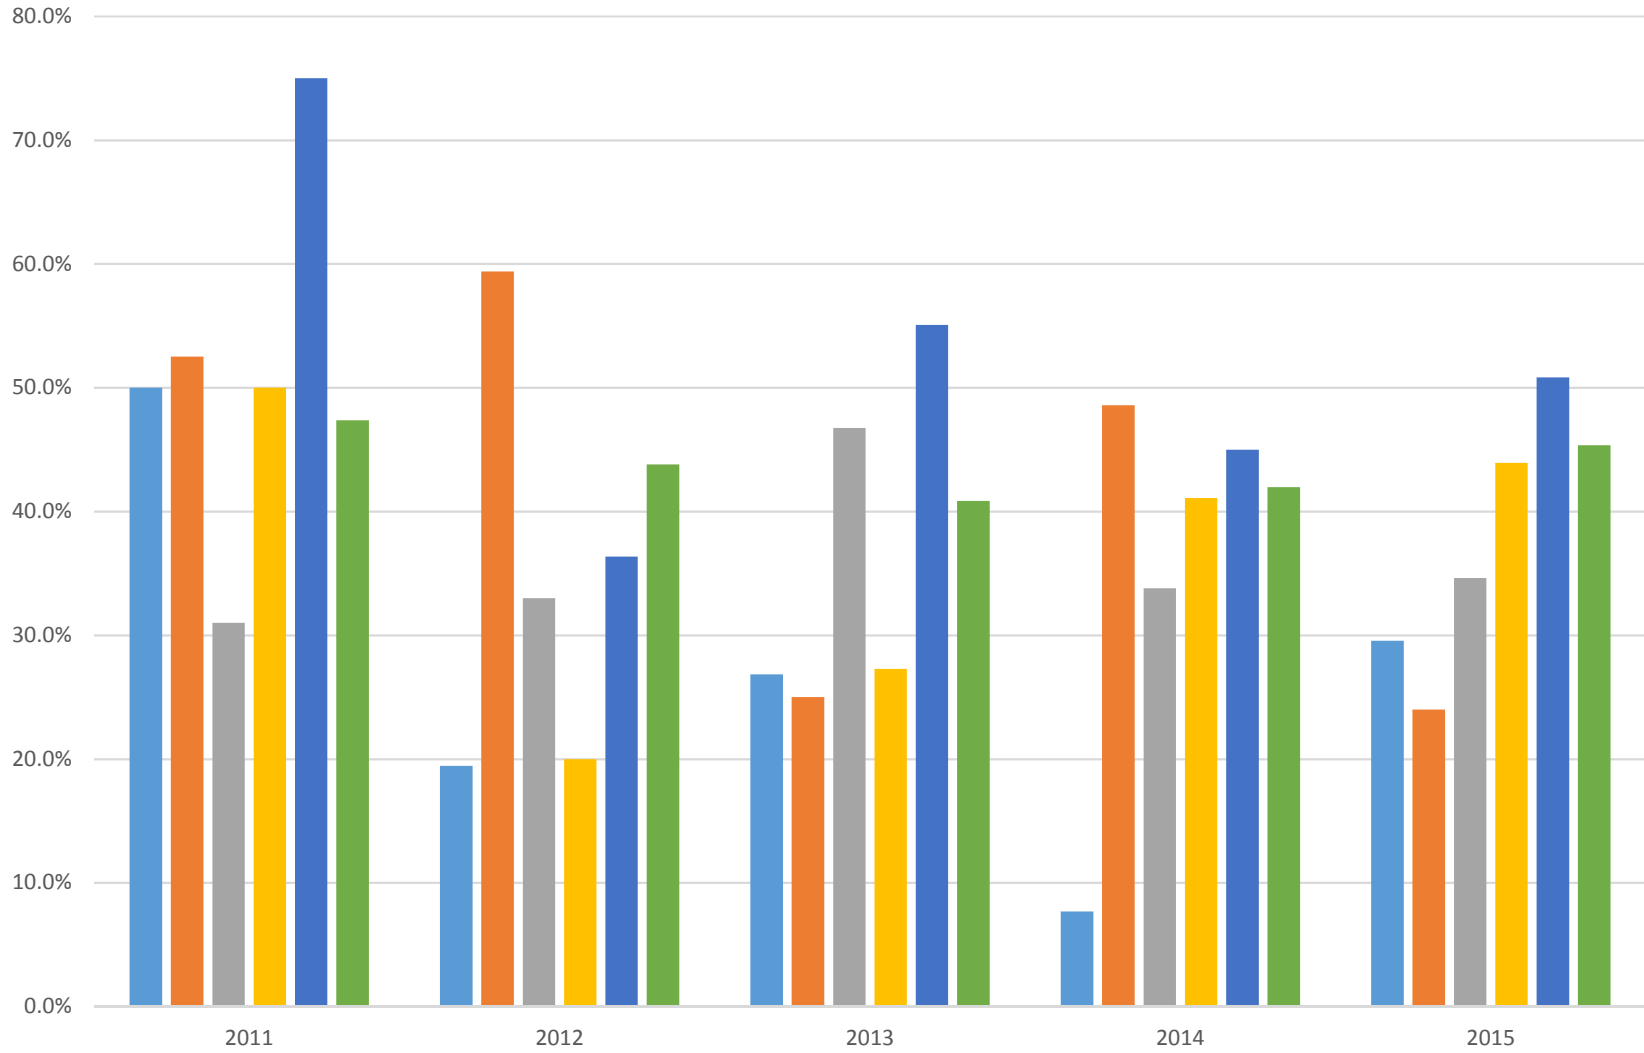

G16 Grant Funded ELL NRS Level 3 Gains

Western CVTC MPTC NTC NWTC LTC

Student Count

2011
26

2012
36

2013
41

2014
39

2014
44