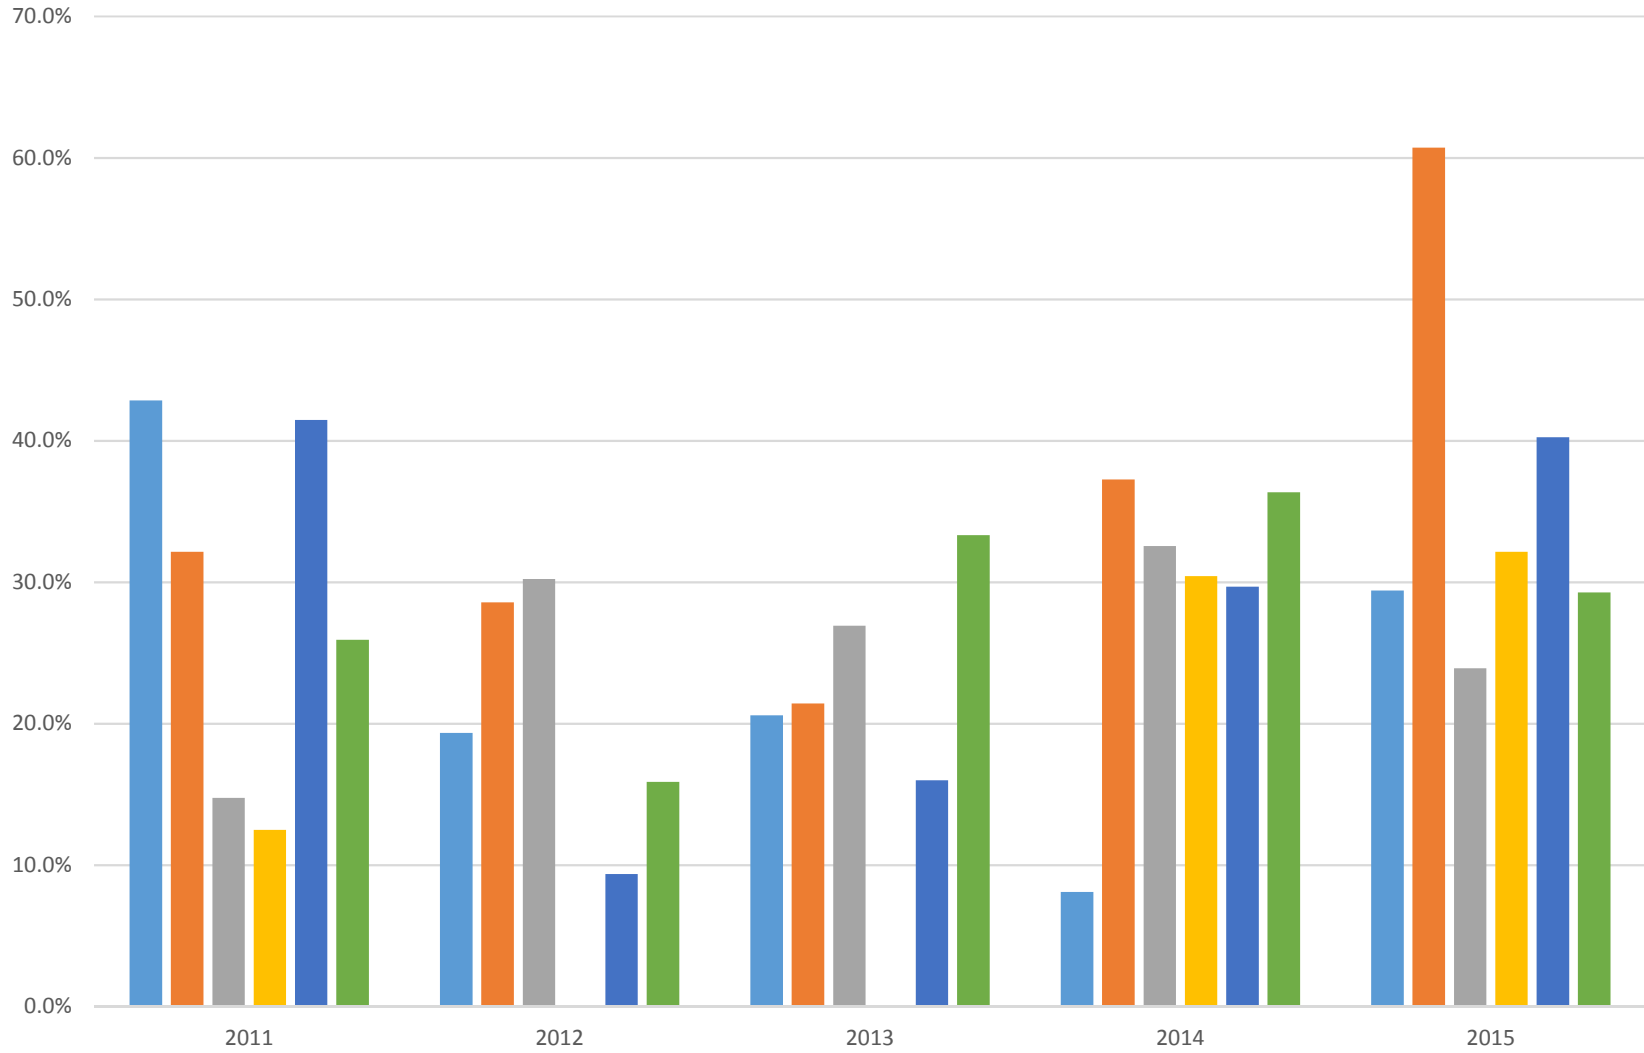

G18 Grant Funded ELL NRS Level 5 Gains

Western CVTC MPTC NTC NWTC LTC

Student Count 2011 28 2012 31 2013 34 2014 37 2014 17